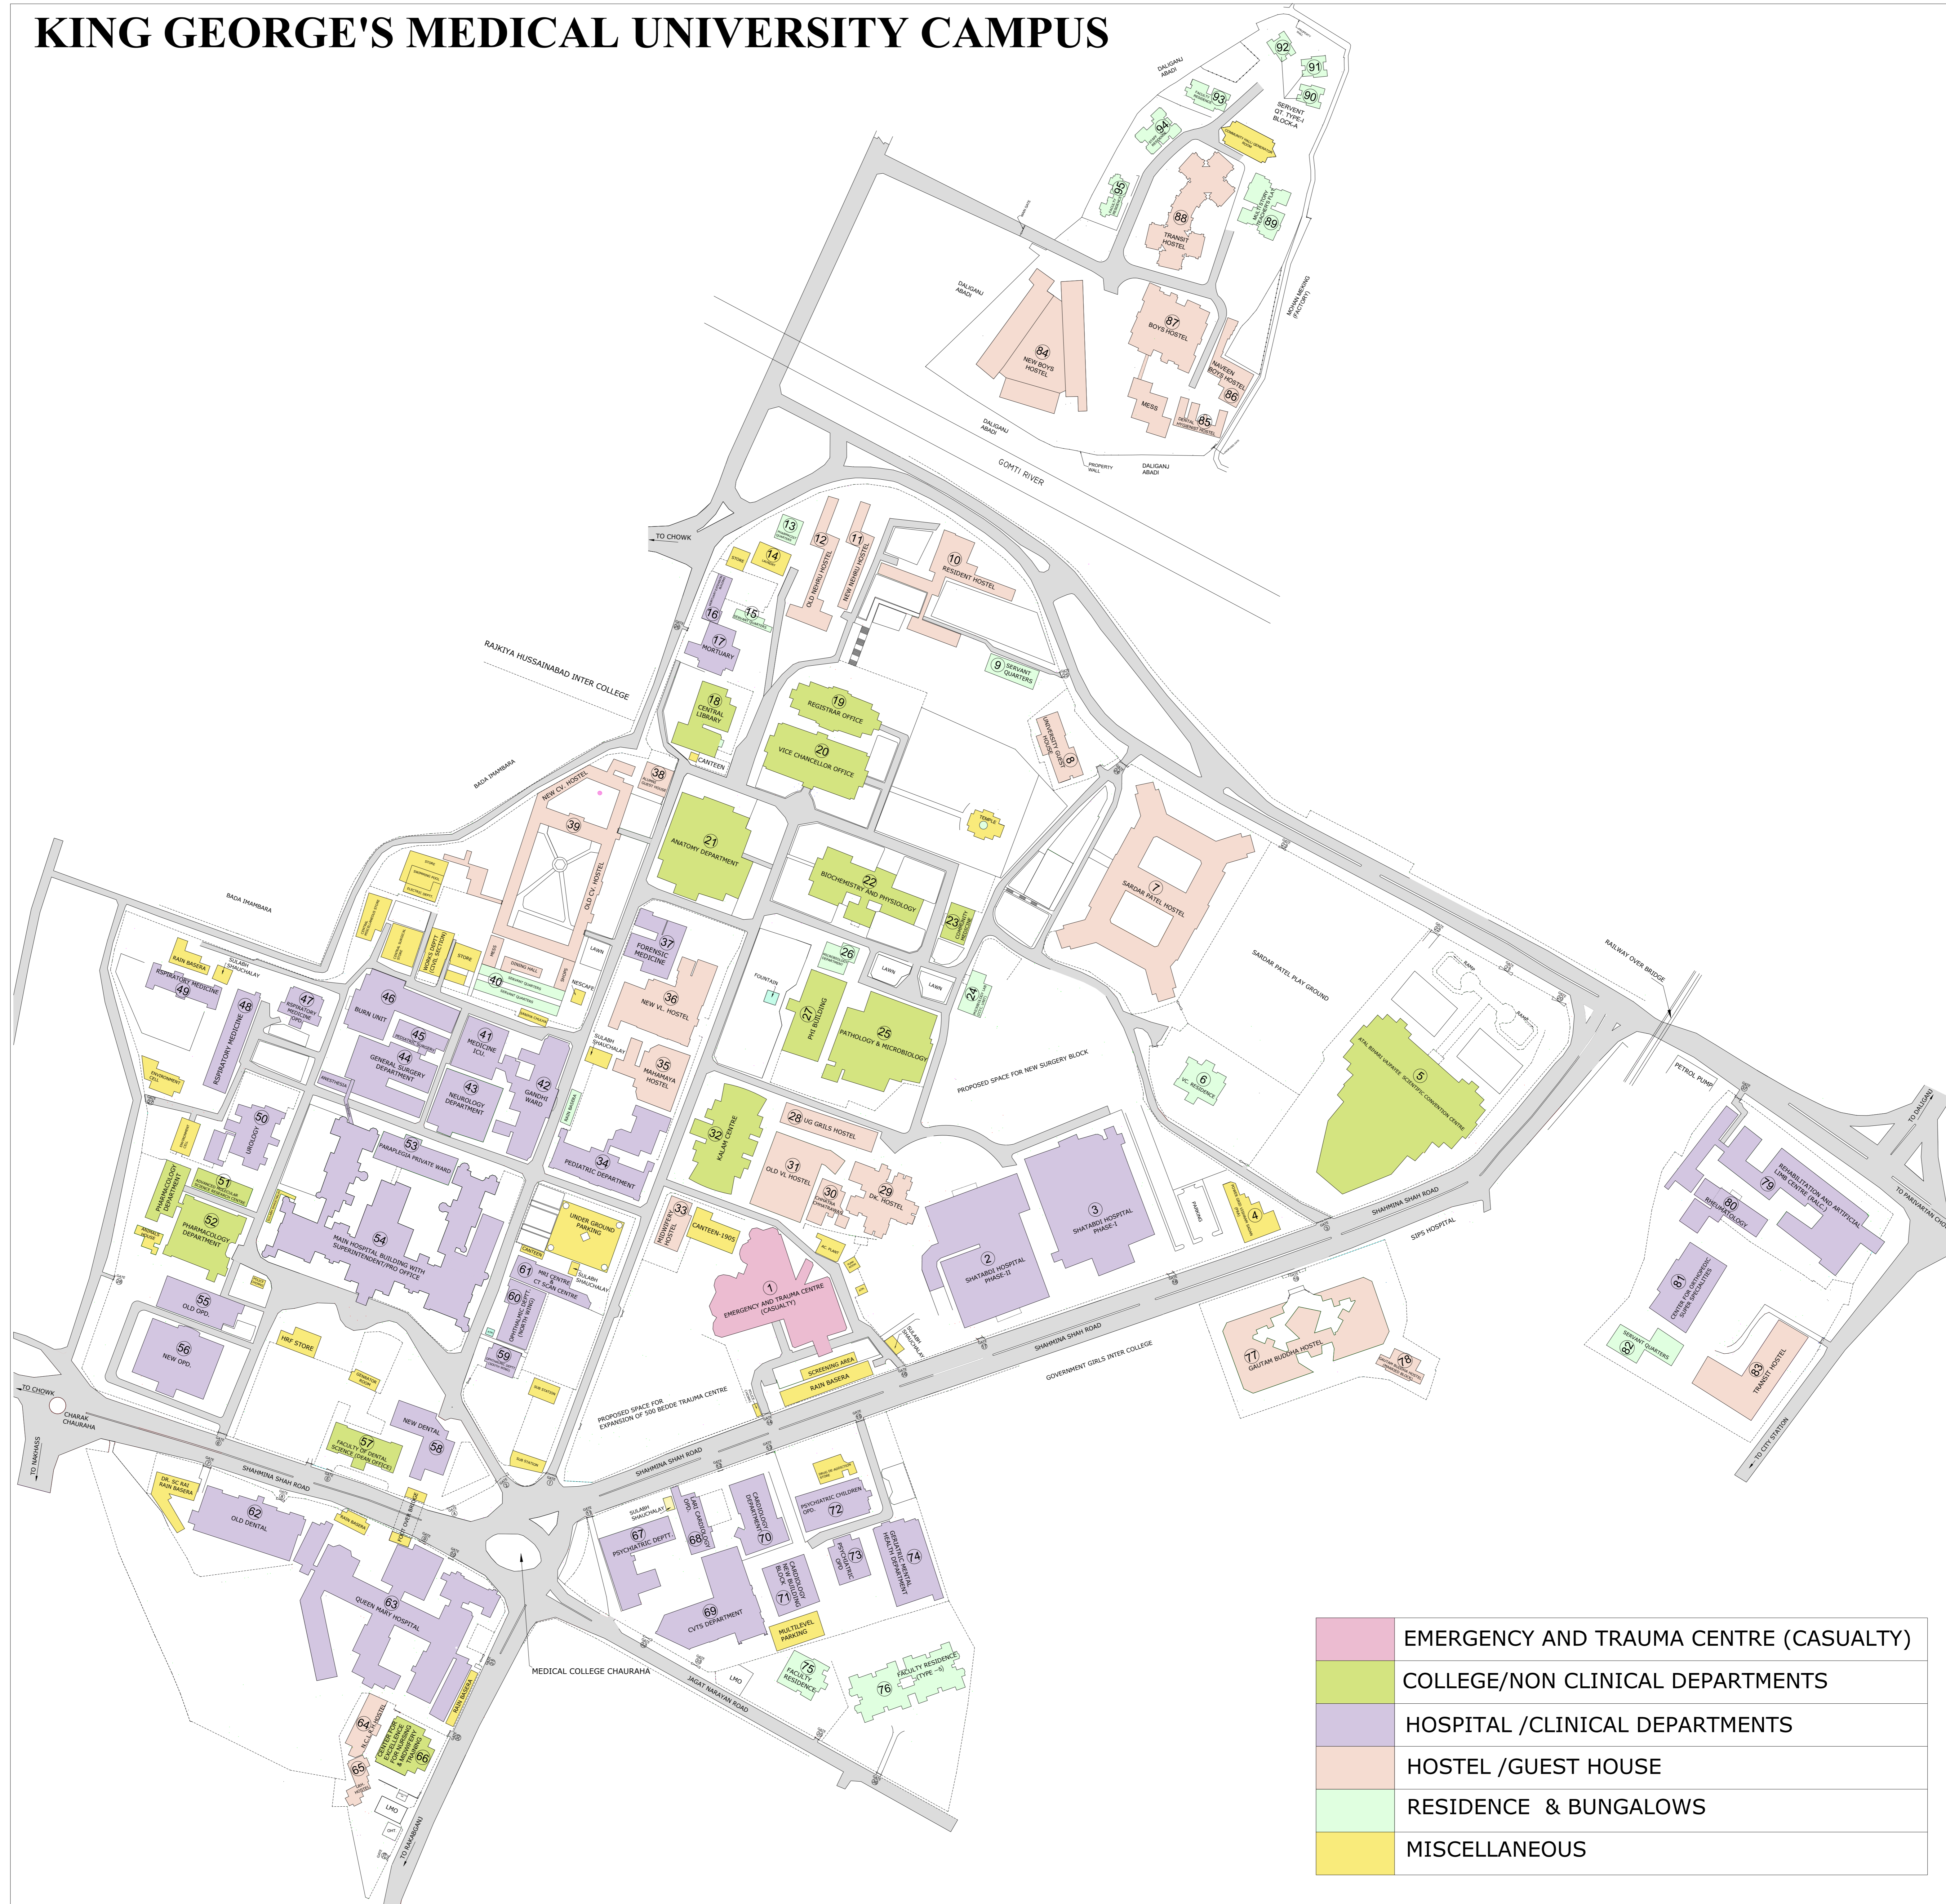

KING GEORGE'S MEDICAL UNIVERSITY CAMPUS

	EMERGENCY AND TRAUMA CENTRE (CASUALTY)
	COLLEGE/NON CLINICAL DEPARTMENTS
	HOSPITAL /CLINICAL DEPARTMENTS
	HOSTEL /GUEST HOUSE
	RESIDENCE & BUNGALOWS
	MISCELLANEOUS